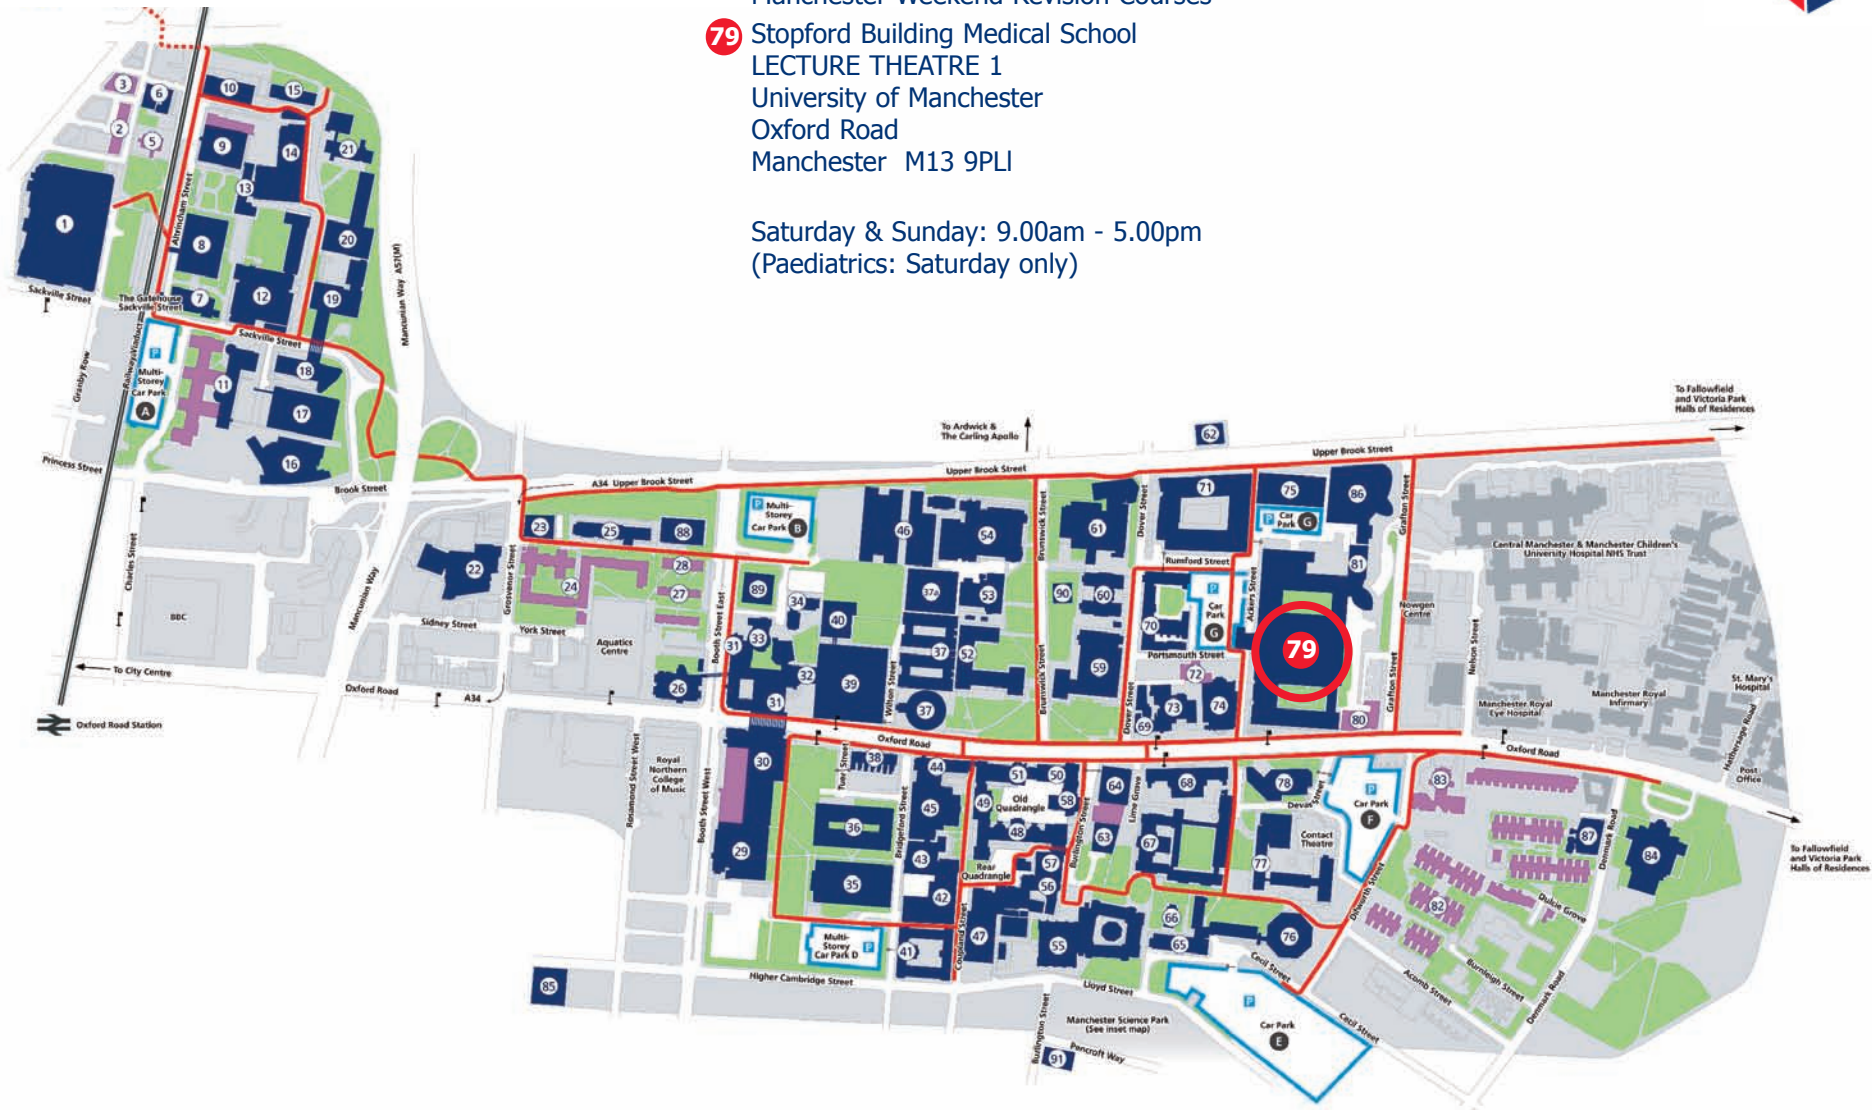

MDU revision course 2009

Location map

Manchester Weekend Revision Courses

79 Stopford Building Medical School
LECTURE THEATRE 1
University of Manchester
Oxford Road
Manchester M13 9PLI

Saturday & Sunday: 9.00am - 5.00pm
(Paediatrics: Saturday only)

ST/02.5x/0709 - d

Please arrive for registration 30 minutes prior to course start time

By Road: M62 (eastbound), J12 then M602. Or M62 (westbound), J18 then M60 ring road.

By Bus: From Picadilly bus station to Oxford Road station, numbers 14, 16, 41, 42, 43, 43a, 48, 111, 140, 142, 157, 250