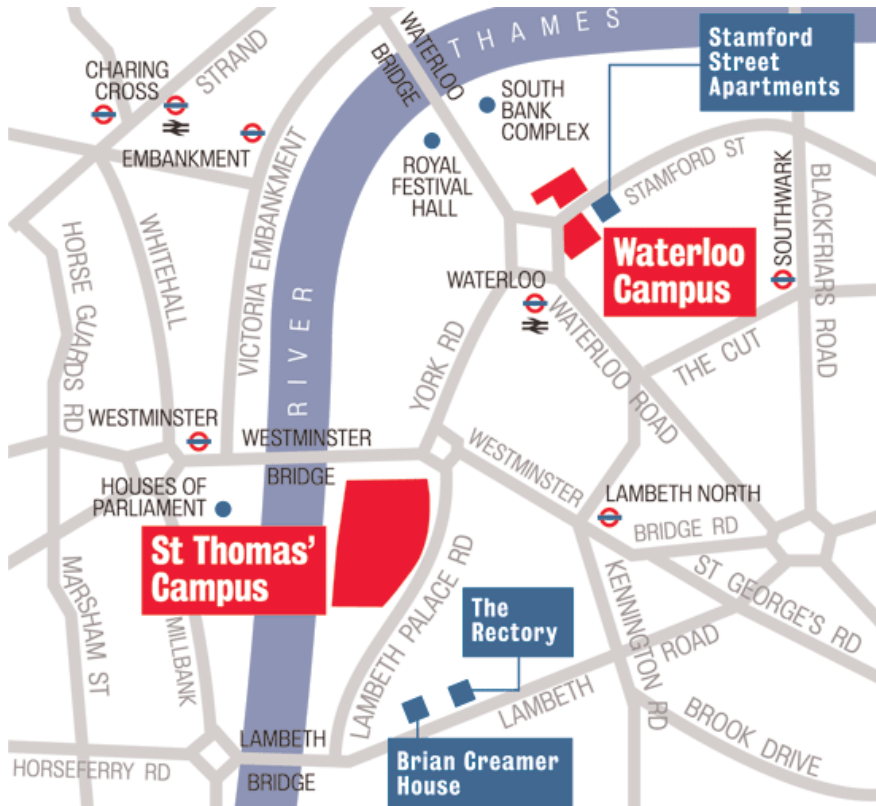

MDU revision course 2011

Location map

London Revision Courses
 The Franklin-Wilkins Building
 King's College London
 Waterloo Campus
 Stamford Street
 London SE1 9NN

Nearest station is Waterloo
 mainline/underground
 (Northern/Bakerloo/Jubilee Lines)