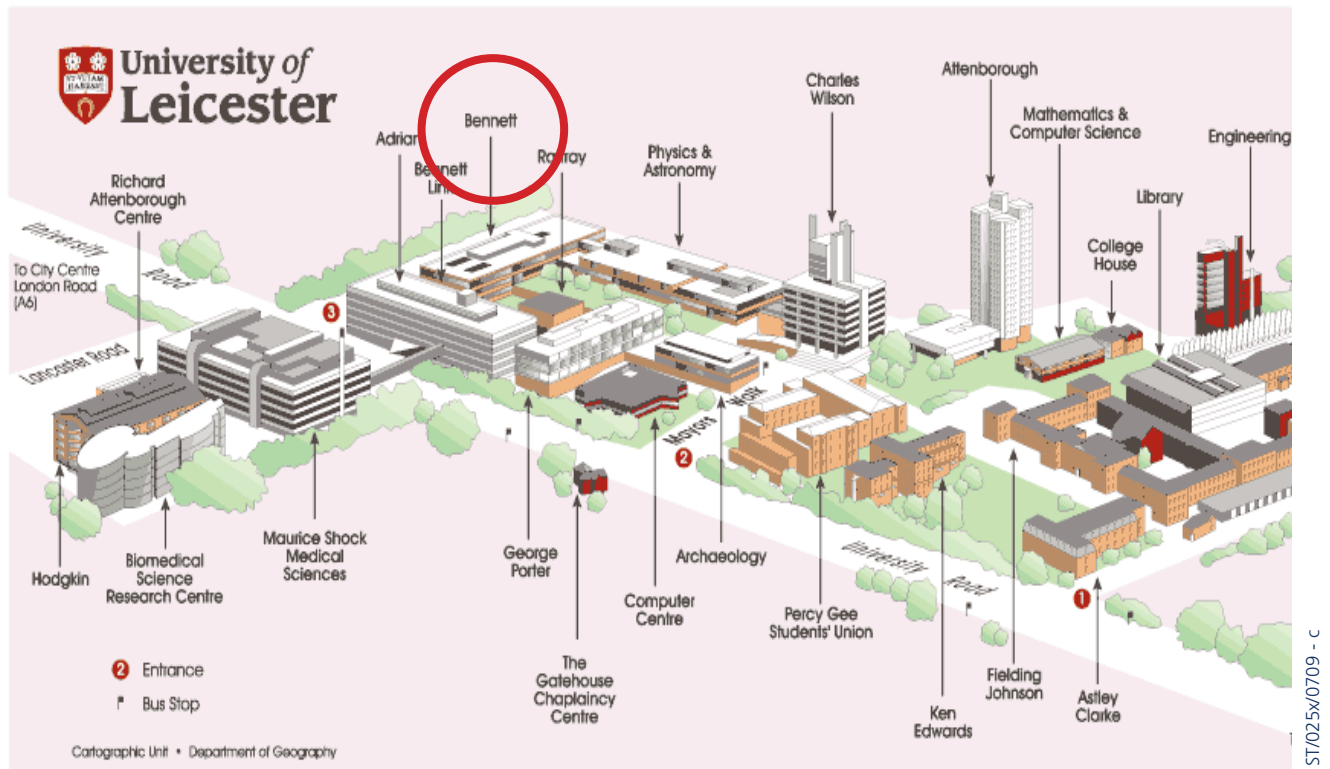

MDU revision course 2010

Location map

By Road: From M1 (South) Junction 21

From M1 (North) Junction 22

By Bus: From city centre, numbers 47 or 48

By Rail: Leicester station (15 minutes walk along London Road)

Please arrive for registration 30 minutes prior to course start time

Leicester Weekend Revision Courses

Bennett Building

University of Leicester

University Road

Leicester LE1 7RB

Saturday & Sunday: 9.00am - 5.00pm