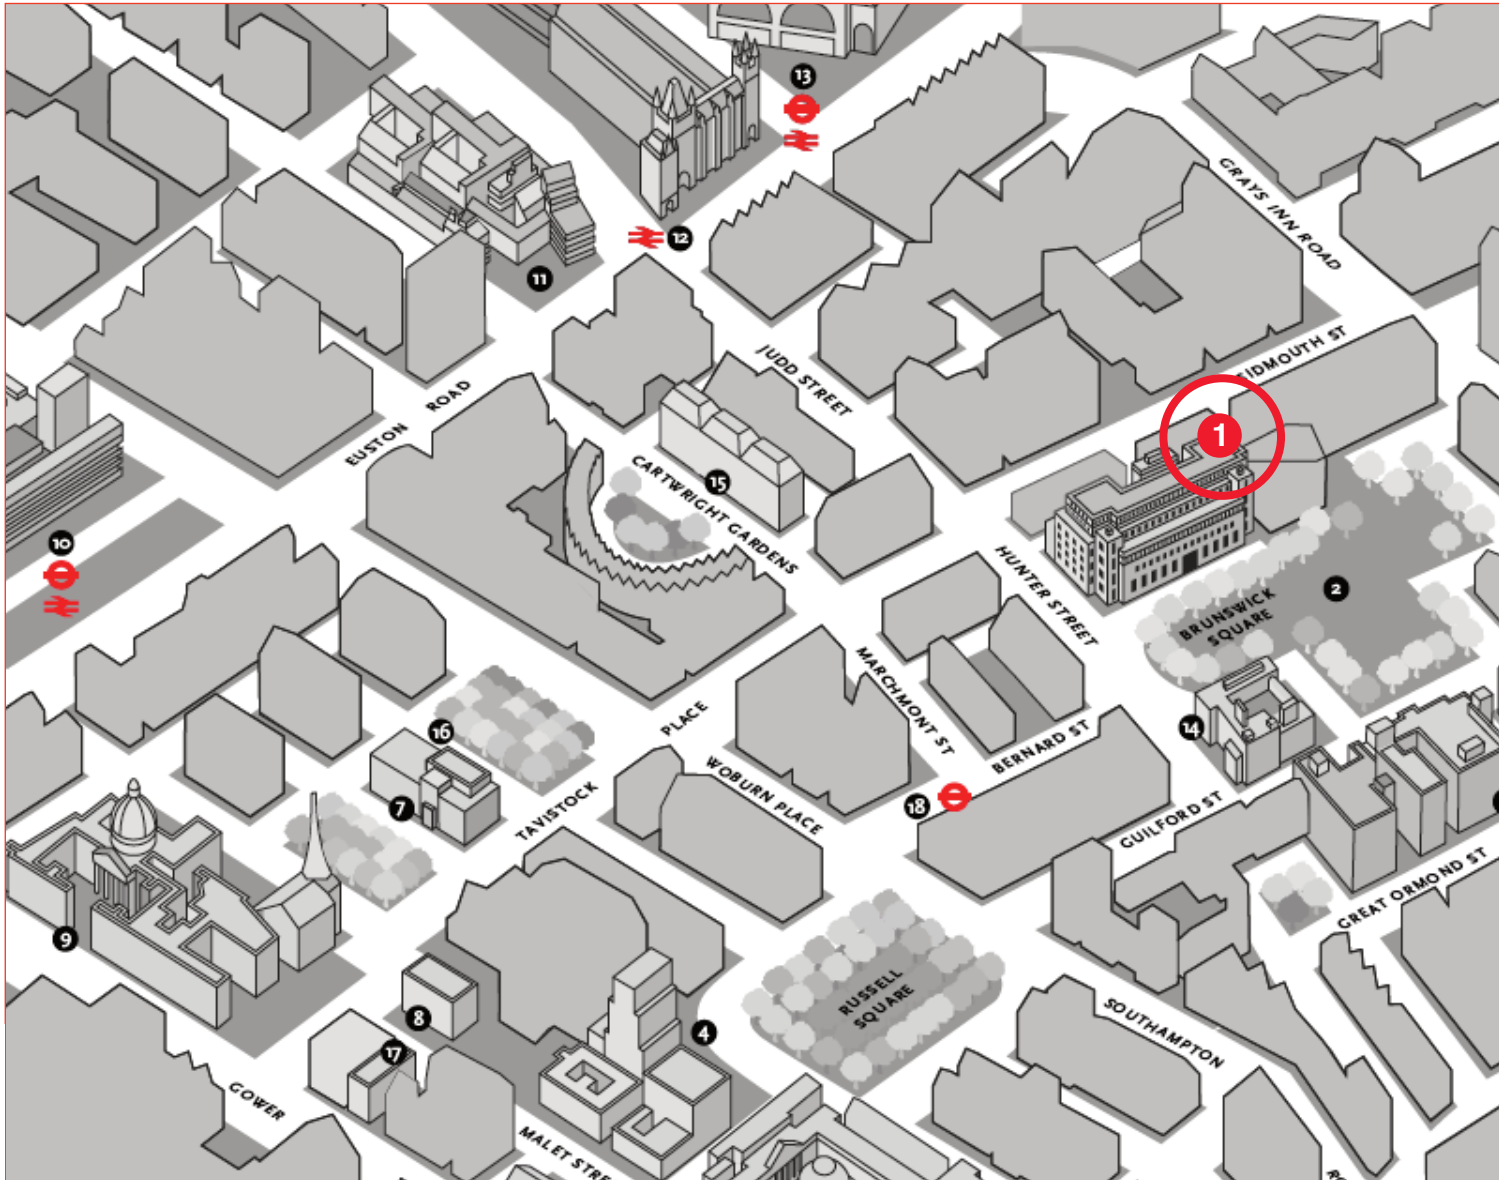

The DDU & Final BDS weekend revision course

FinalBDS

Superior Preparation for Clinical Finals

Location map

The DDU & Final BDS weekend revision course

- 1** The School of Pharmacy
University of London
29-39 Brunwick Square
London
WC1N 1AX

Nearest stations:

- 13 King's Cross station
- 12 St Pancras station
- 18 Russell Square tube station

Please arrive for registration 30/40 minutes prior to course start time